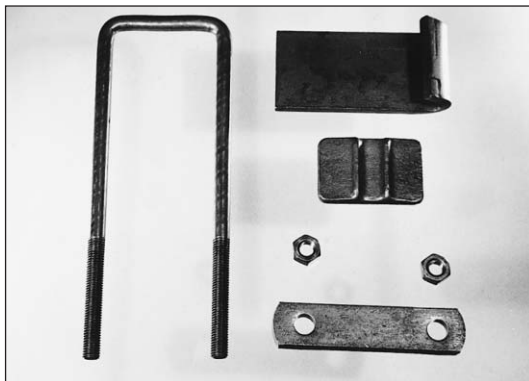

		BALATA PACKING WASHER				3 ply.			
		A	B	C	D	E	F	G	H
<b>6031/015</b>		<b>Weight 20g/0.7oz</b>							
METRIC (mm)		60	4	11.5	50				
IMPERIAL (ins)		2.36	0.16	0.45	1.97				

		BALATA PACKING WASHER				4 ply.			
		A	B	C	D	E	F	G	H
<b>6031/016</b>		<b>Weight 20g/0.7oz</b>							
METRIC (mm)		55	5.5	11.5					
IMPERIAL (ins)		2.17	0.22	0.45					

		U-BOLT PLATES				Self colour, mild steel.			
		A	B	C	D	E	F	G	H
<b>2619/001</b>		<b>Weight 310g/11oz</b>							
METRIC (mm)		77	30	129	12	13			
IMPERIAL (ins)		3.00	1.20	5.10	0.47	0.51			
<b>2619/002</b>		<b>Weight 340g/12oz</b>							
METRIC (mm)		89	30	140	12	13			
IMPERIAL (ins)		3.50	1.20	5.50	0.47	0.51			
<b>2619/004</b>		<b>Weight 340g/12oz</b>							
METRIC (mm)		89	30	142	12	17			
IMPERIAL (ins)		3.50	1.20	5.60	0.47	0.67			

		'U' BOLT BEARER PLATE				Self-colour, mild steel.			
		A	B	C	D	E	F	G	H
<b>4031/001</b>		<b>Weight 150g/5.3oz</b>							
METRIC (mm)		75	5	50					
IMPERIAL (ins)		3.00	0.20	2.00					
<b>2622/013</b>	<b>M12 Self colour nut</b>								
<b>4034/001</b>	<b>'J' clip, self colour</b>								