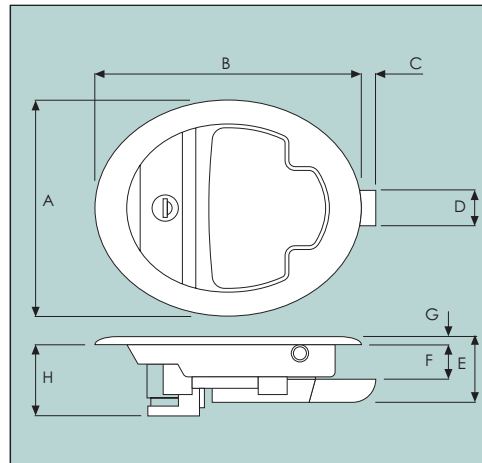

SLAM BOLT

Insert shows clamp plates & slam bolt.

		A	B	C	D	E	F	G	H
5589/0300	Mixed keys	Weight 552g/1.2lb							
5589/0400	Keyed alike	Weight 552g/1.2lb							
METRIC (mm)		120	150	10.0	19.0	40.0	21.0	4.00	40.0
IMPERIAL (ins)		4.72	5.91	0.39	0.75	1.56	0.83	0.16	1.56

OVAL PADDLE LOCK
Slam bolt action. Glass filled nylon flap & body with zinc plated steel components. Supplied with gasket & zinc plated steel mounting clamps. Cut-out details available on request. 2 keys supplied.

Insert shows clamp plates & pressed steel striker.

		A	B	C	D	E	F	G	H
5589/0500	Mixed keys	Weight 435g/15.3oz							
5589/0600	Keyed alike	Weight 435g/15.3oz							
METRIC (mm)		120	150	4.00	57.0	36.0	19.0	12.0	40.0
IMPERIAL (ins)		4.72	5.91	0.16	2.24	1.42	0.75	0.47	1.56

OVAL PADDLE LOCK
Glass filled nylon flap & body with zinc plated steel components. Supplied with gasket & zinc plated steel mounting clamps. Cut-out details available on request. 2 keys supplied. For striker refer 5589/00406, page d8.