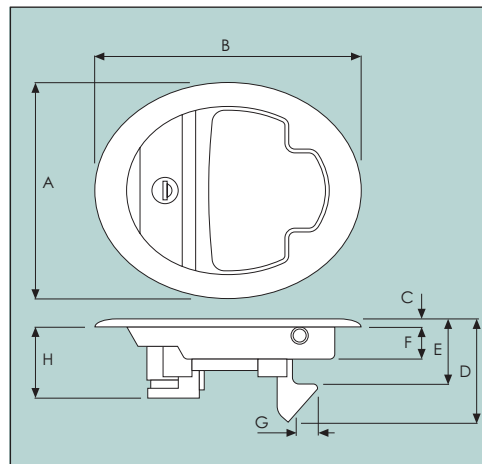

SLAM BOLT

Insert shows clamp plates & slam bolt.

		A	B	C	D	E	F	G	H
5589/0300	Mixed keys	Weight 552g/1.2lb							
5589/0400	Keyed alike	Weight 552g/1.2lb							
METRIC (mm)		120	150	10.0	19.0	40.0	21.0	4.00	40.0
IMPERIAL (ins)		4.72	5.91	0.39	0.75	1.56	0.83	0.16	1.56

OVAL PADDLE LOCK
Slam bolt action. Glass filled nylon flap & body with zinc plated steel components. Supplied with gasket & zinc plated steel mounting clamps. Cut-out details available on request. 2 keys supplied.

Insert shows clamp plates & pressed steel striker.

		A	B	C	D	E	F	G	H
5589/0500	Mixed keys	Weight 435g/15.3oz							
5589/0600	Keyed alike	Weight 435g/15.3oz							
METRIC (mm)		120	150	4.00	57.0	36.0	19.0	12.0	40.0
IMPERIAL (ins)		4.72	5.91	0.16	2.24	1.42	0.75	0.47	1.56

OVAL PADDLE LOCK
Glass filled nylon flap & body with zinc plated steel components. Supplied with gasket & zinc plated steel mounting clamps. Cut-out details available on request. 2 keys supplied. For striker refer 5589/00406, page d8.